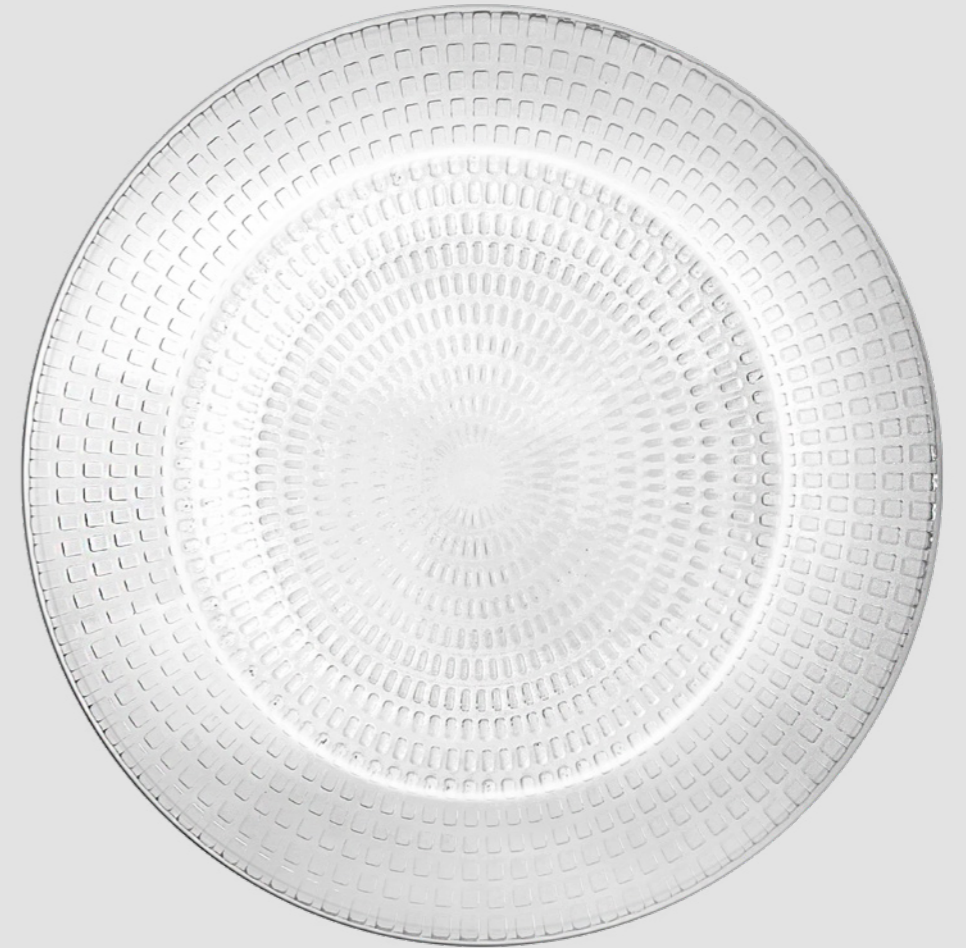

FIRENZE HONDO

Peso | Weight: 450 gr
Medidas | Measurements: 22 cm